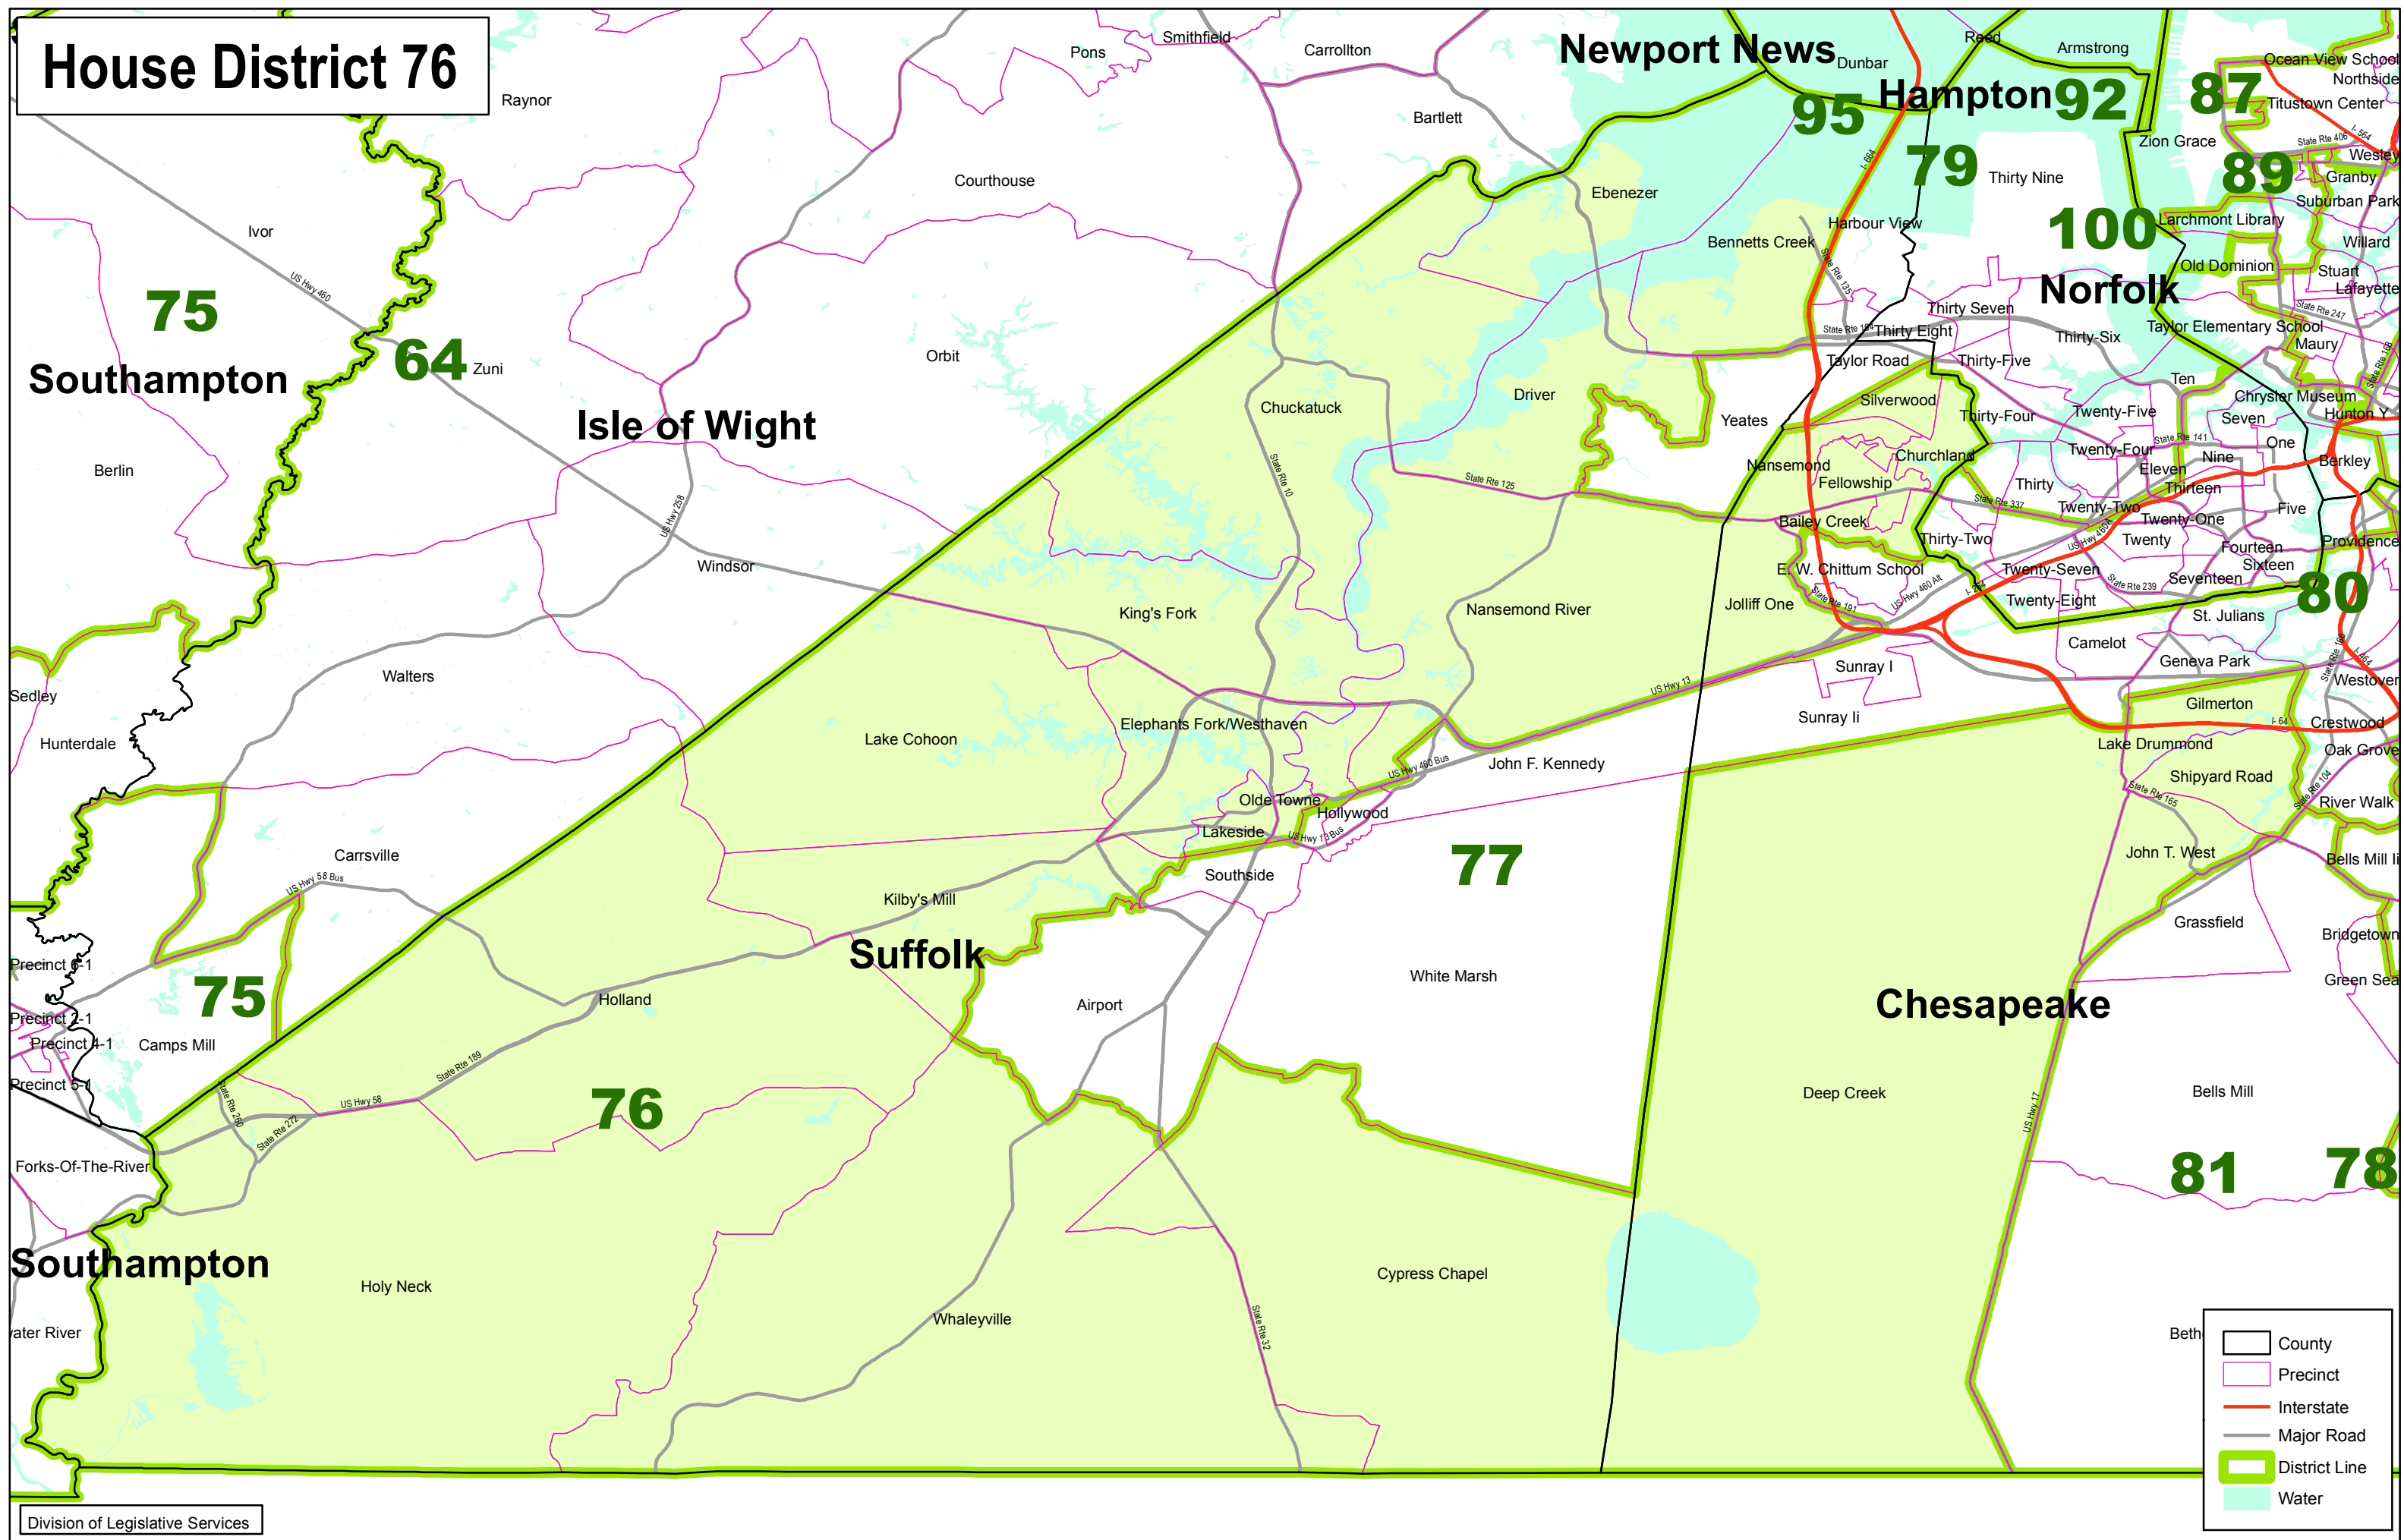

House District 76

Beth

- County
- Precinct
- Interstate
- Major Road
- District Line
- Water