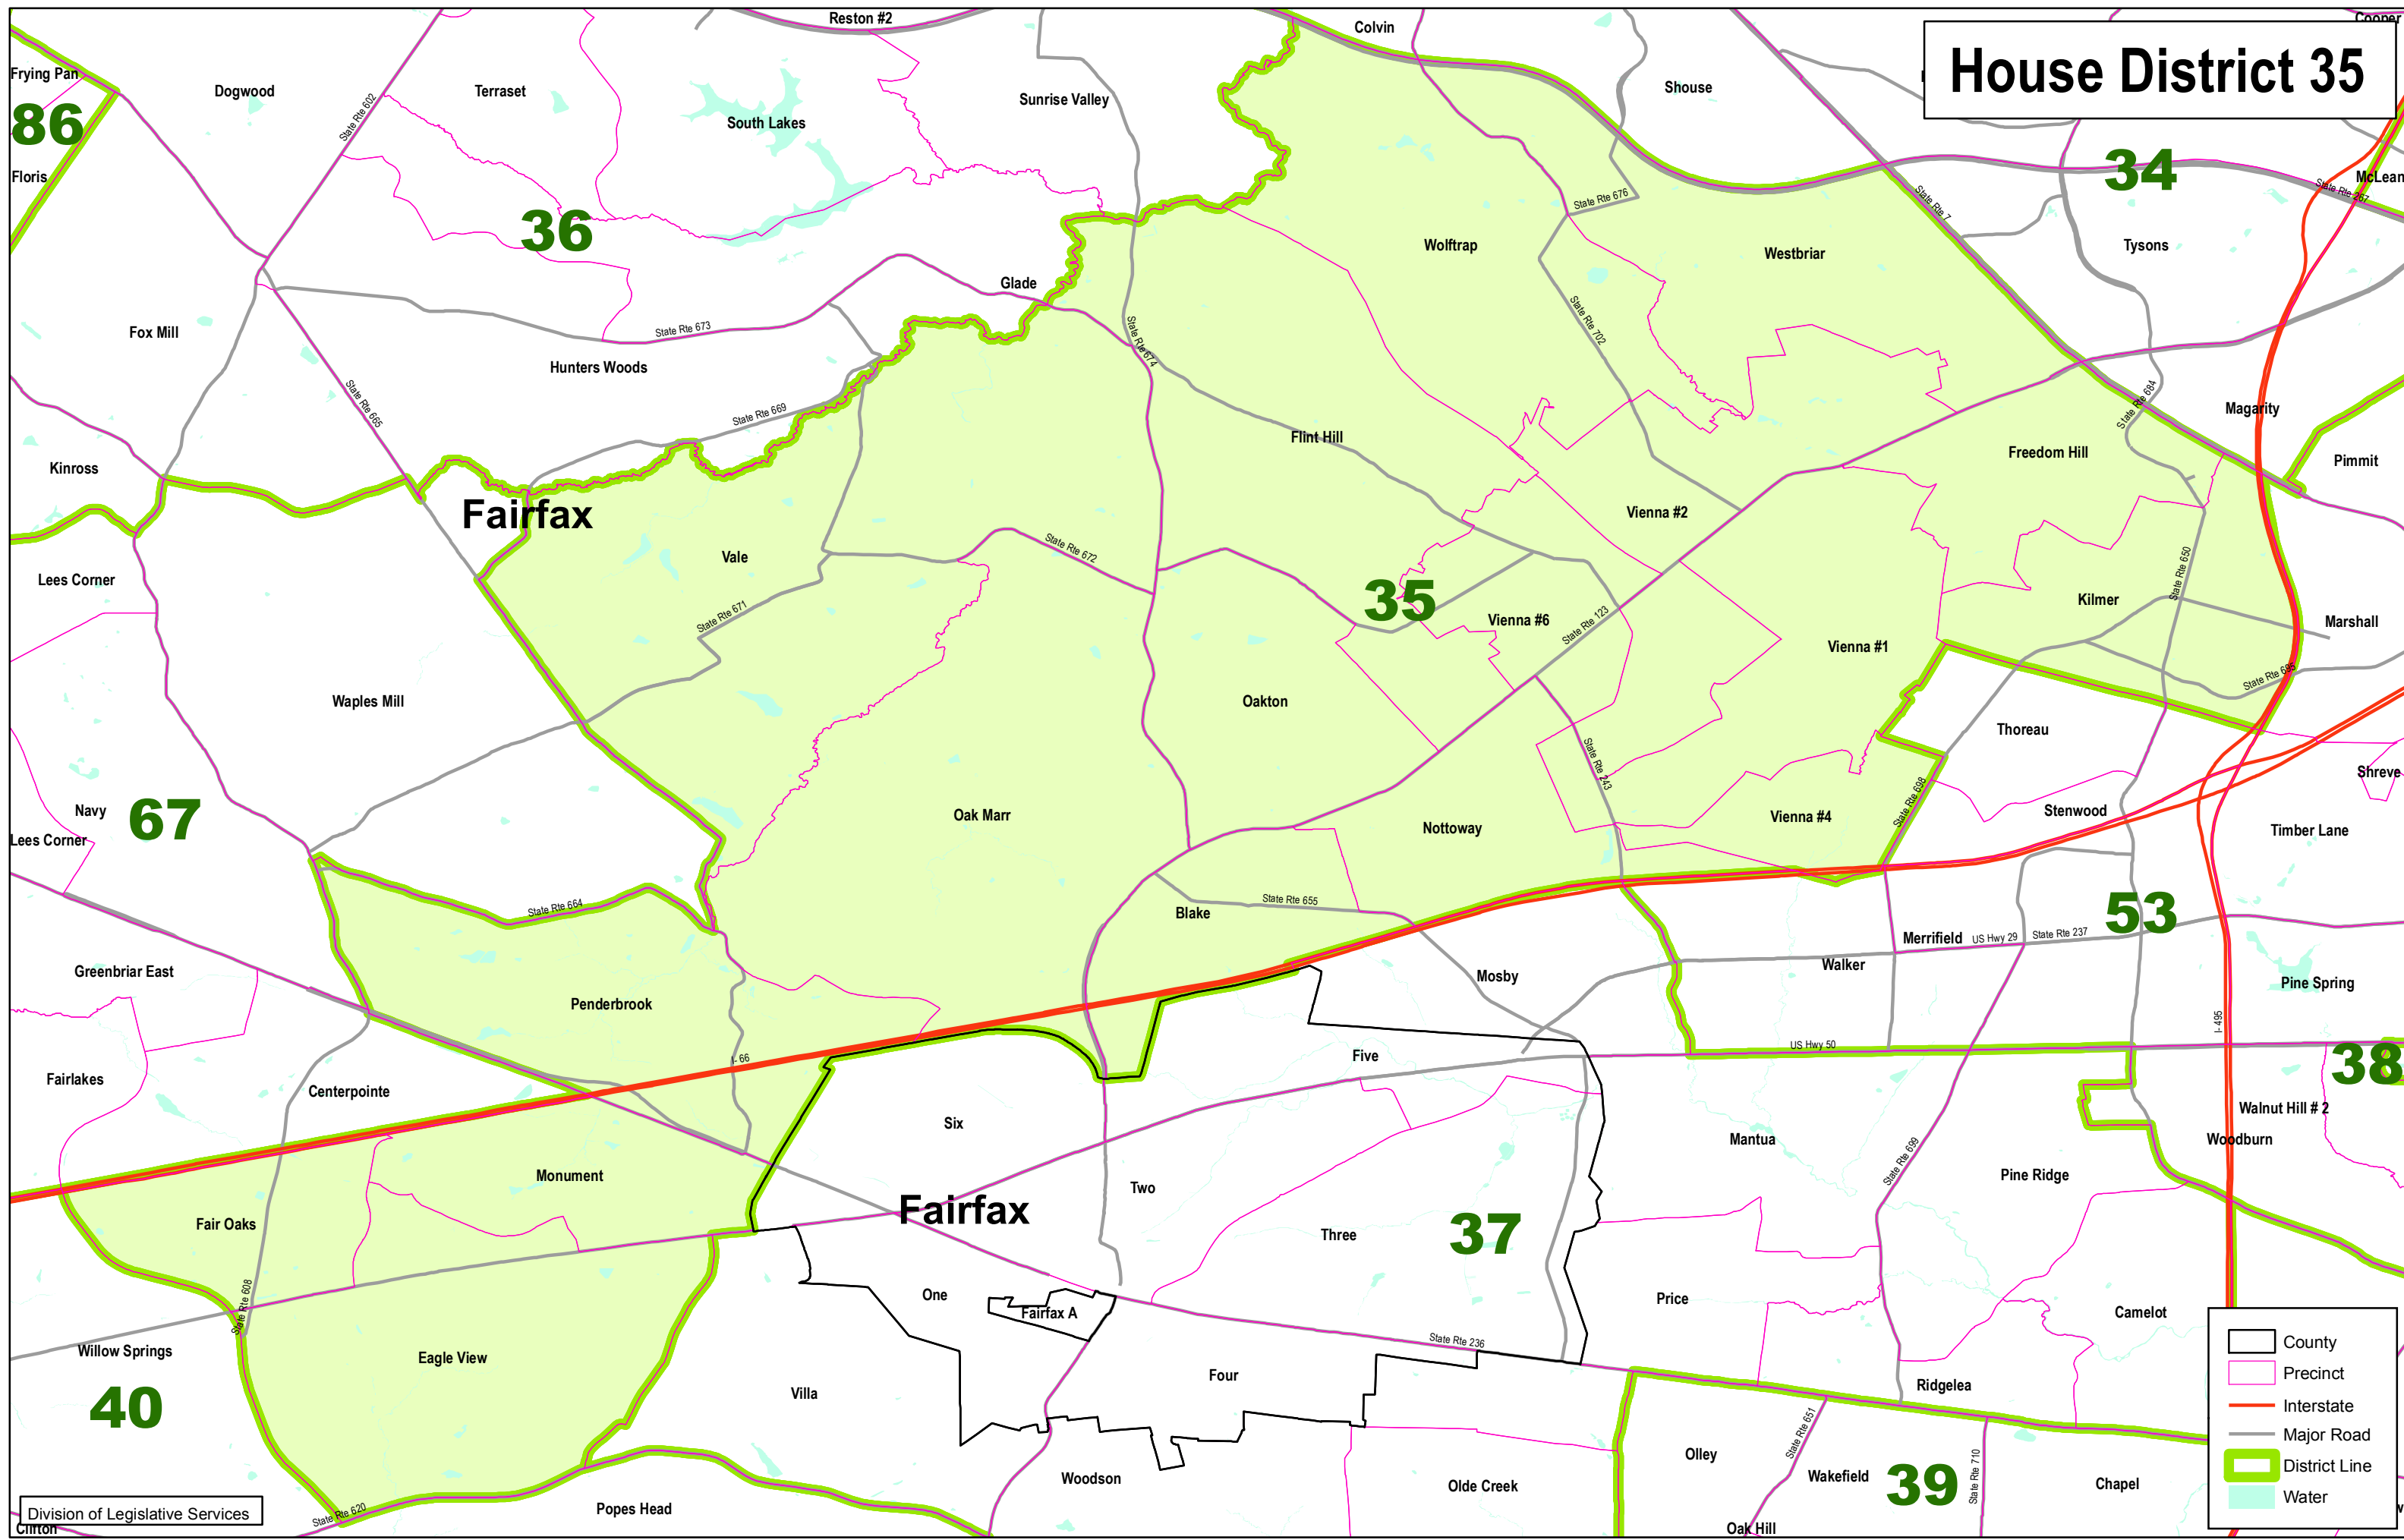

House District 35

Division of Legislative Services
Virginia General Assembly

- County
- Precinct
- Interstate
- Major Road
- District Line
- Water